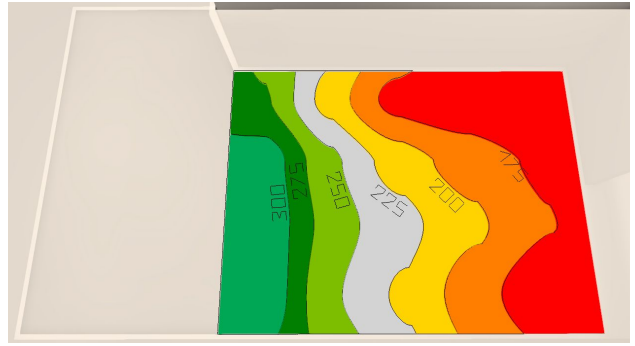

House of Fins Showroom Display

Prepared by - JW
Review by - PL, EO
Revised on - Jul. 24, 2023 (x3)

House of Fins Showroom Display [Result]

Tank Dim. - 48" L x 74" W x 14" H

House of Fins Showroom Display Lighting Layout, Top View

Total Fixture-  W500N (5x)

House of Fins Showroom Display Light Angle, Side View

Total Fixture-  W500N (5x)