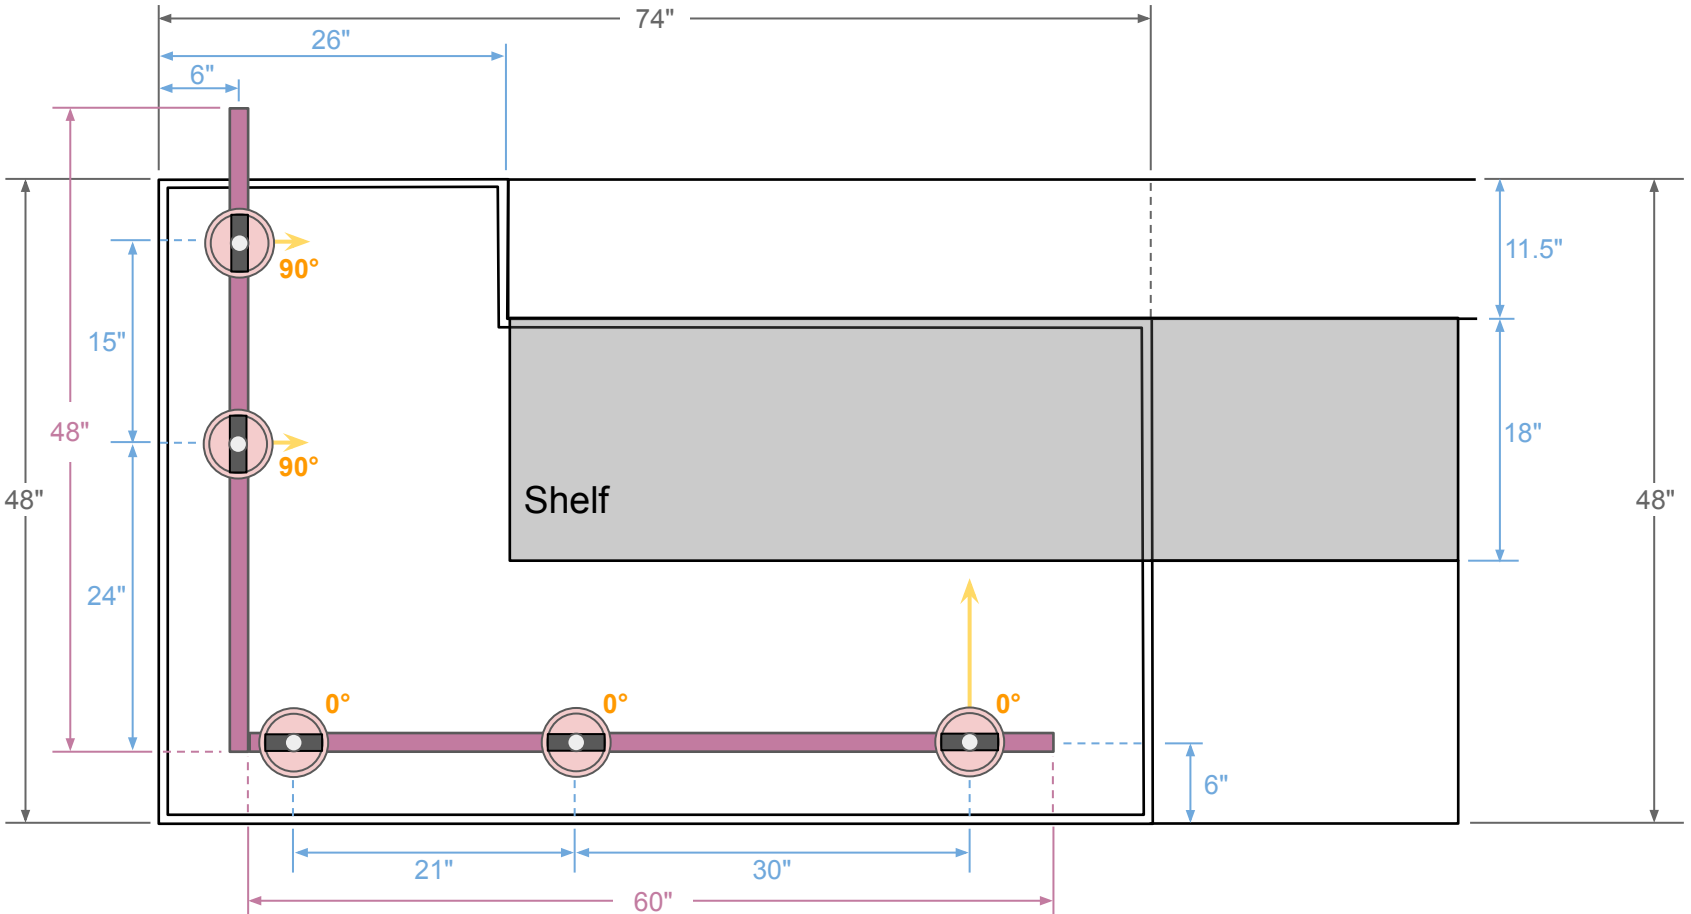

House of Fins Showroom Display

Prepared by - JW
Review by - PL, EO
Revised on - Jul. 24, 2023 (x3)

House of Fins Showroom Display [Result]

Tank Dim. - 48" L x 74" W x 14" H

House of Fins Showroom Display Lighting Layout, Top View

Total Fixture-  W500N (5x)

House of Fins Showroom Display Light Angle, Side View

Total Fixture-  W500N (5x)