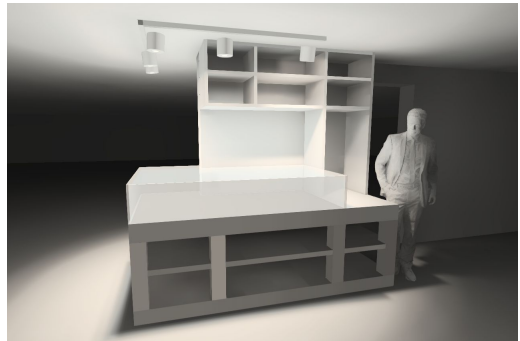

House of Fins Showroom Display

Prepared by - JW
Review by - PL, EO
Revised on - Jul. 24, 2023 (x3)

House of Fins Showroom Display [Result]

Tank Dim. - 48" L x 74" W x 14" H

House of Fins Showroom Display Lighting Layout, Top View

Total Fixture-  W500N (5x)

House of Fins Showroom Display Light Angle, Side View

Total Fixture-  W500N (5x)